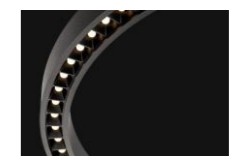

STENG

INHALT CONTENT

NIMI CIRCLE

6-9

NIMI EDGE

10-12

NIMI DARK

13-14

FARBEN COLOURS

15

AKUSTIK ACOUSTIC

16-17